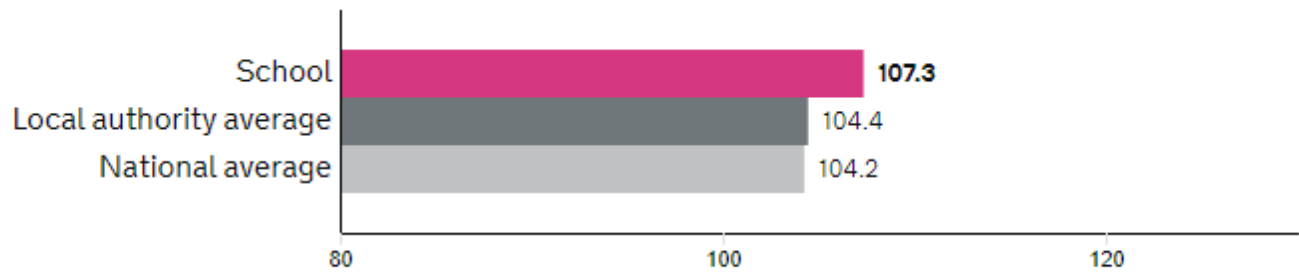

2017 KS2 Average Test Score

Average scaled score in:

Reading ?

Number of pupils = 59

[Explore data in detail](#)

[View pupil breakdown](#)

Maths ?

Number of pupils = 59