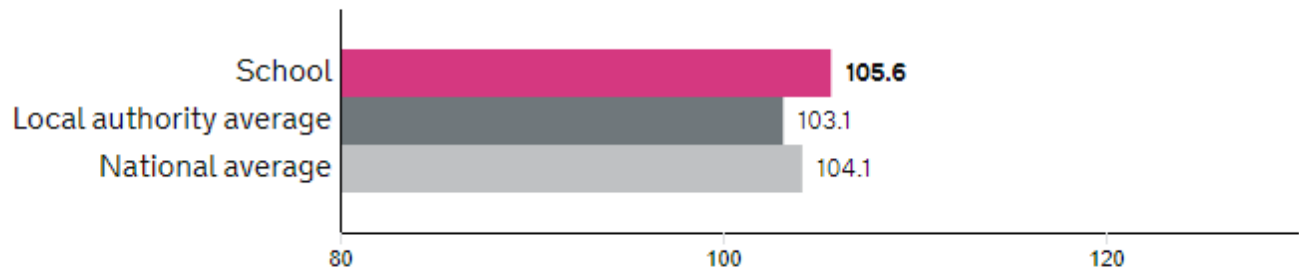

2017 KS2 Average Test Score

Average scaled score in:

Reading ?

Number of pupils = 59

[Explore data in detail](#)

[View pupil breakdown](#)

Maths ?

Number of pupils = 59